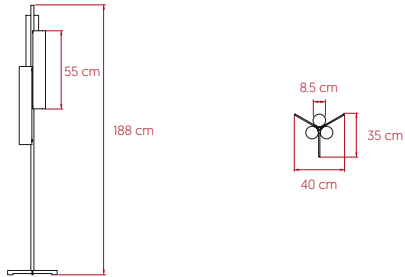

BLACK NOTE TRIPLET

by Ramón Esteve Studio

Floor - LED **lzf**

SIZE

REFERENCES

BKNT TR P BK LED
BKNT TR P GD LED
BKNT TR RD P BK LED
BKNT TR RD P GD LED

COMPONENTS

Wood Veneer Shade

Metal Stem & Base

Triangular or Rounded Tube

Black Electrical Cable with Dimming Switch: 185 cm

LIGHT SOURCE

Class II  

230V: Dimmable

Driver: 1 x Constant Voltage 24V

Integrated LED: 3 x Strip 24W

3,000K, CRI>90, 25 W, 50-60Hz, 965 lm*

Energy Class G

LED Position in Fixture 

*Measurements obtained by theoretical calculations at LZF using ivory white shades & recommended bulbs. Veneer Ref: 20 Ivory White.

 BK - Matte Black

 GD - Gold

PACKAGING

Box Size: 191 x 46 x 16 cm

Box Volume: 0.14 m³

Weight: Gross - 8 Kg | Net - 4 Kg